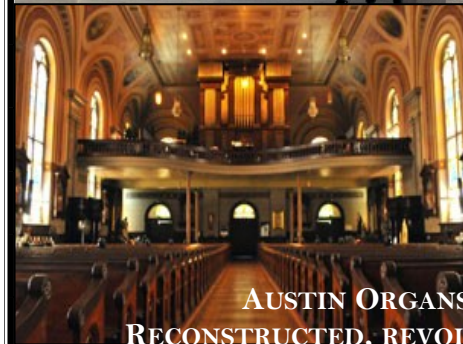

29 Stops, 39 Ranks